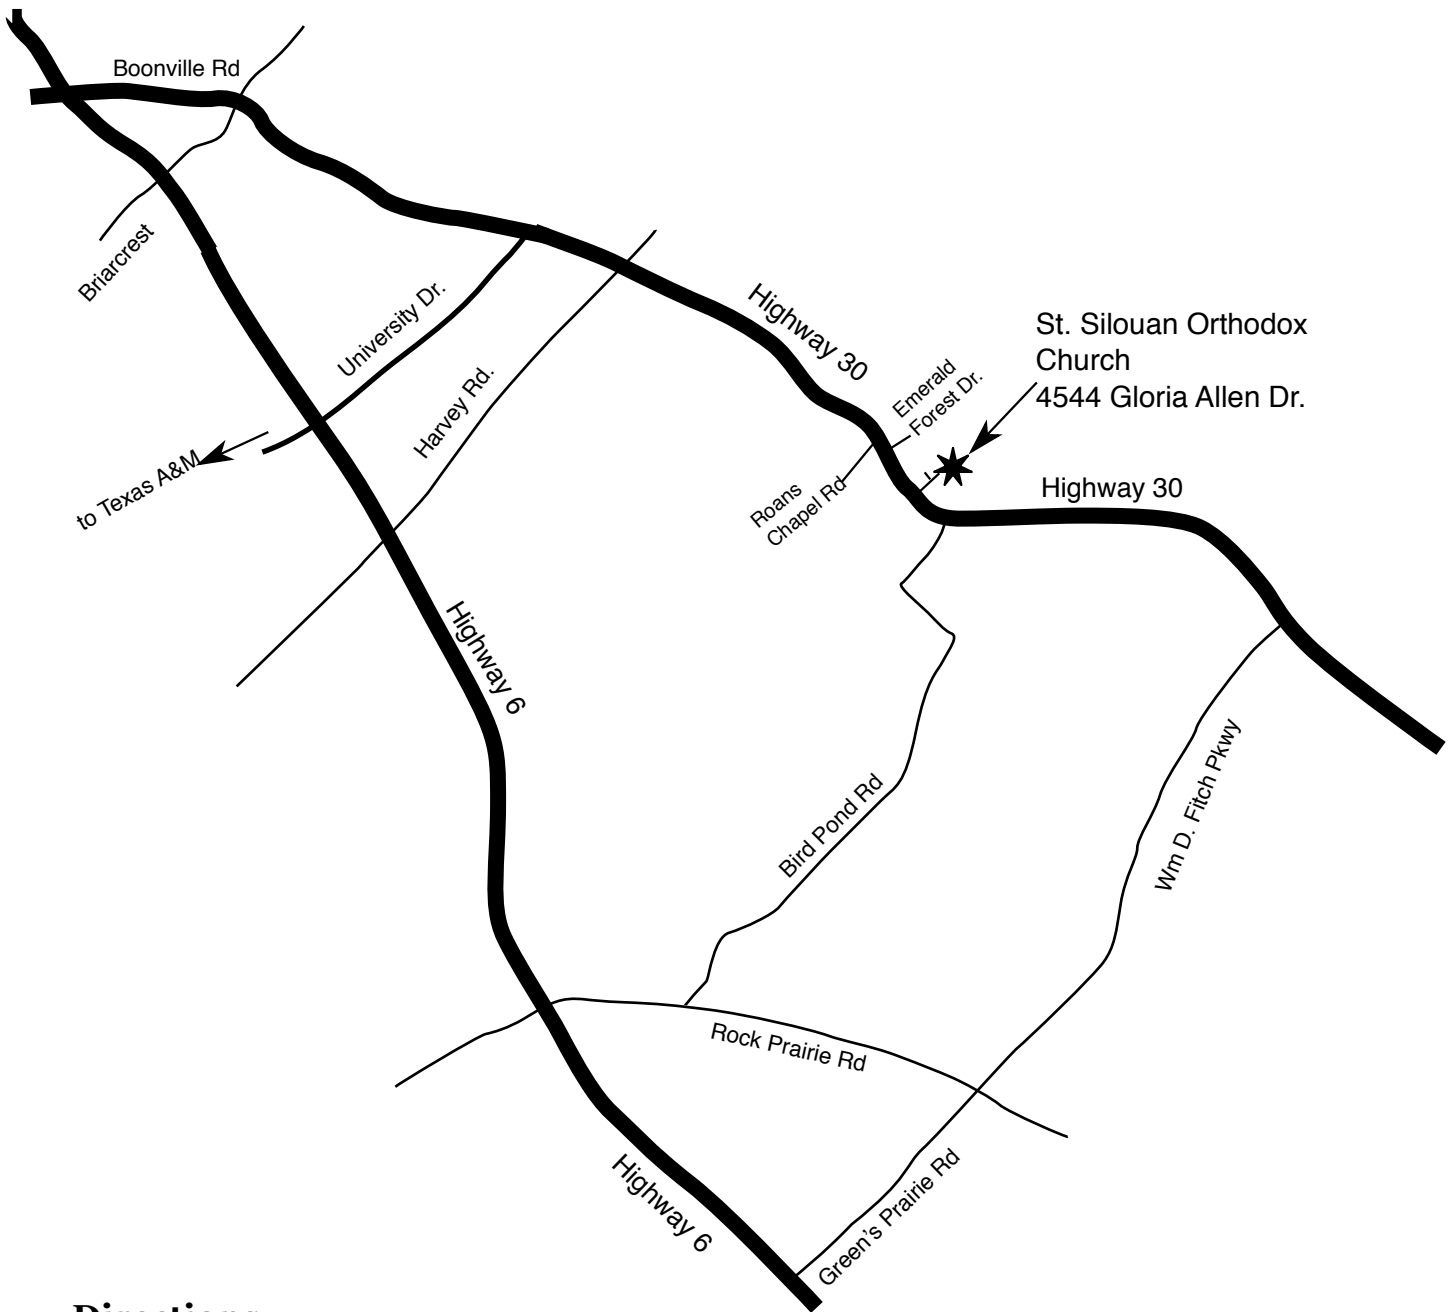

St. Silouan Orthodox Church

4544 Gloria Allen Drive - the address is on a private road; directions are below.

Church telephone: 979-774-9080

Directions:

Take Hwy 6 to Harvey Rd, and exit east away from the Postoak Mall.

Drive a couple of miles to Highway 30 (where the large Central Baptist church is) and turn right onto Hwy 30.

Drive about 2.3 miles – when you see the Ashley Furniture distribution facility on the left, prepare to turn onto the small street on the left (Gloria Allen Drive) - look also for the large Ashley Furniture sign with a giant orange arrow showing where to turn left!

St. Silouan Church is at the end of the street on the right (look for our big blue sign).