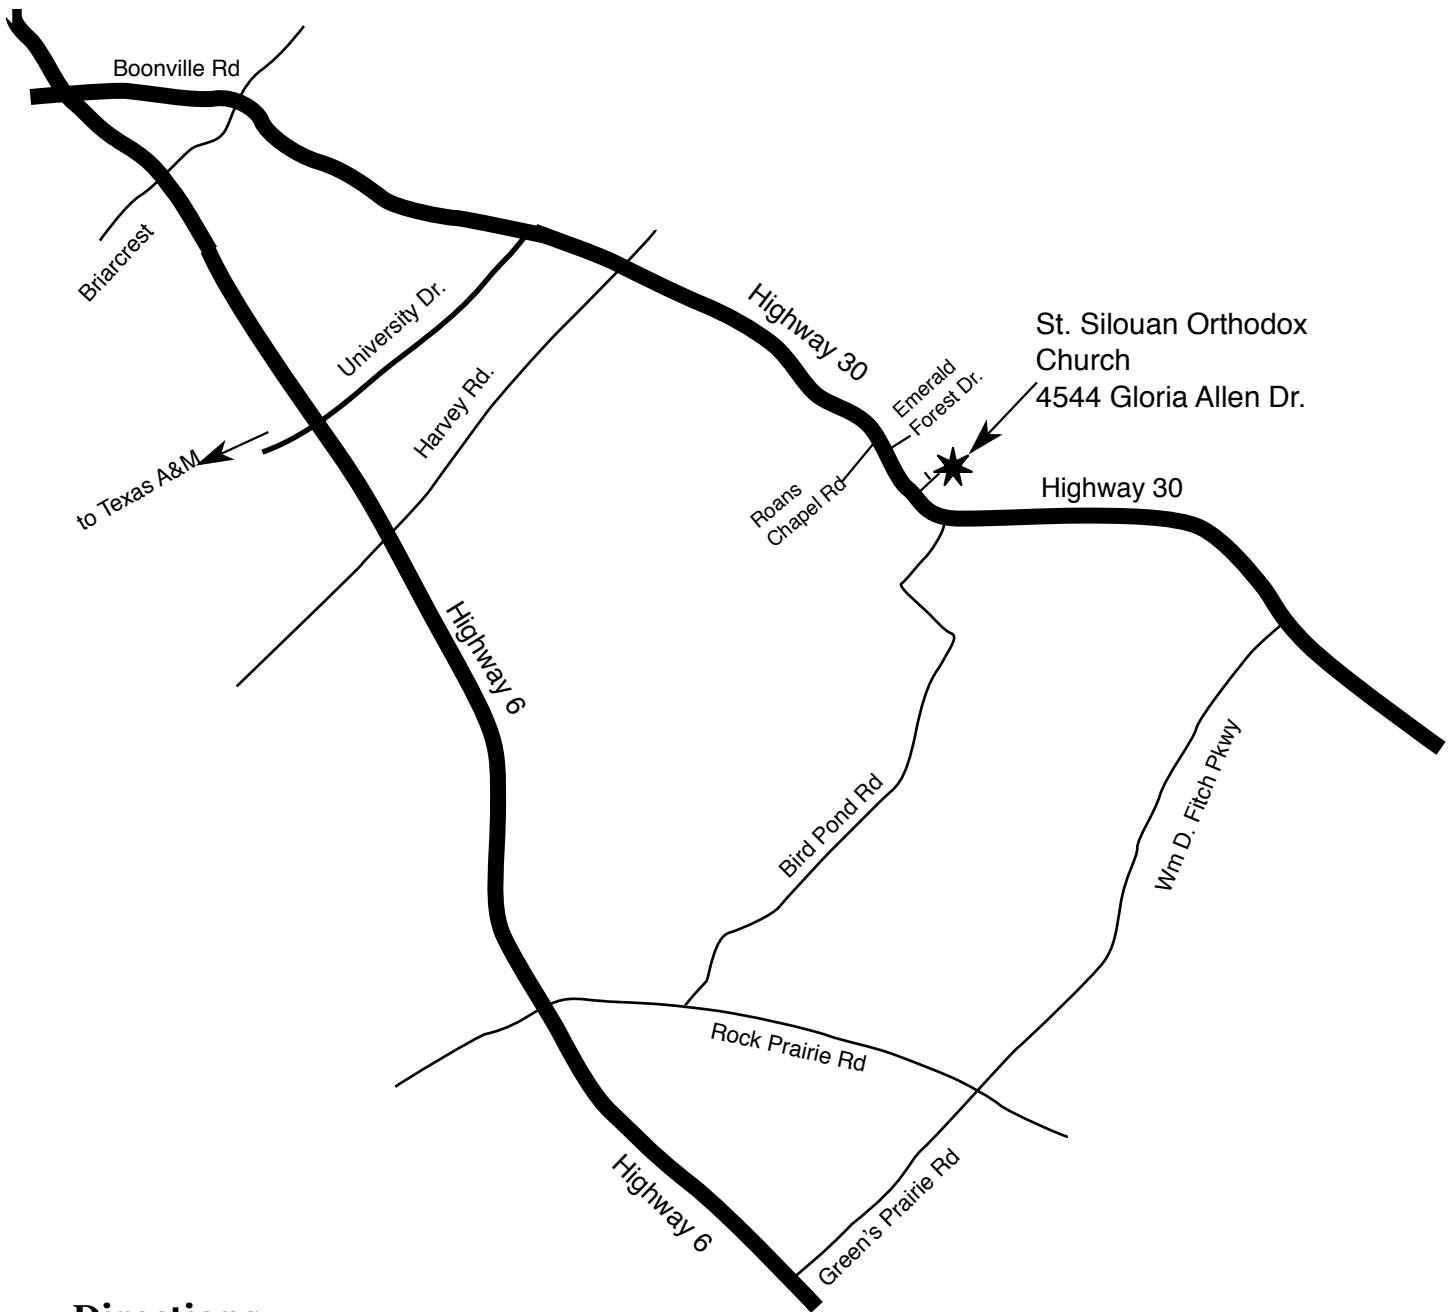

## St. Silouan Orthodox Church

4544 Gloria Allen Drive - the address is on a private road; directions are below.

### Directions:

Take Hwy 6 to Harvey Rd, and exit east away from the Postoak Mall.

Drive a couple of miles to Highway 30 (where the large Central Baptist church is) and turn right onto Hwy 30.

Drive 2.4 miles – when you see the Ashley Furniture distribution facility on the left, prepare to turn onto the small street on the left (Gloria Allen Drive)! St. Silouan Church is at the end of the street on the right.